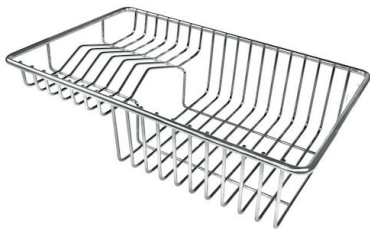

## OPTIONAL ACCESSORIES

**Glass chopping board**  
8631 300

**HDPE Chopping board**  
8657 001

**HPDE Twin chopping board**  
8644 101

**Stainless steel plate rack**  
8100 303

\* only in combination with the accessory  
8644 101

**White bowl**  
8153 100

**Glass chopping board**  
8633 300

**Graters kit with ring-holder and  
food collection tray**

8159 101

\* only in combination with the accessory  
8644 101

**Iroko-wood sliding chopping board  
with stainless steel colander**