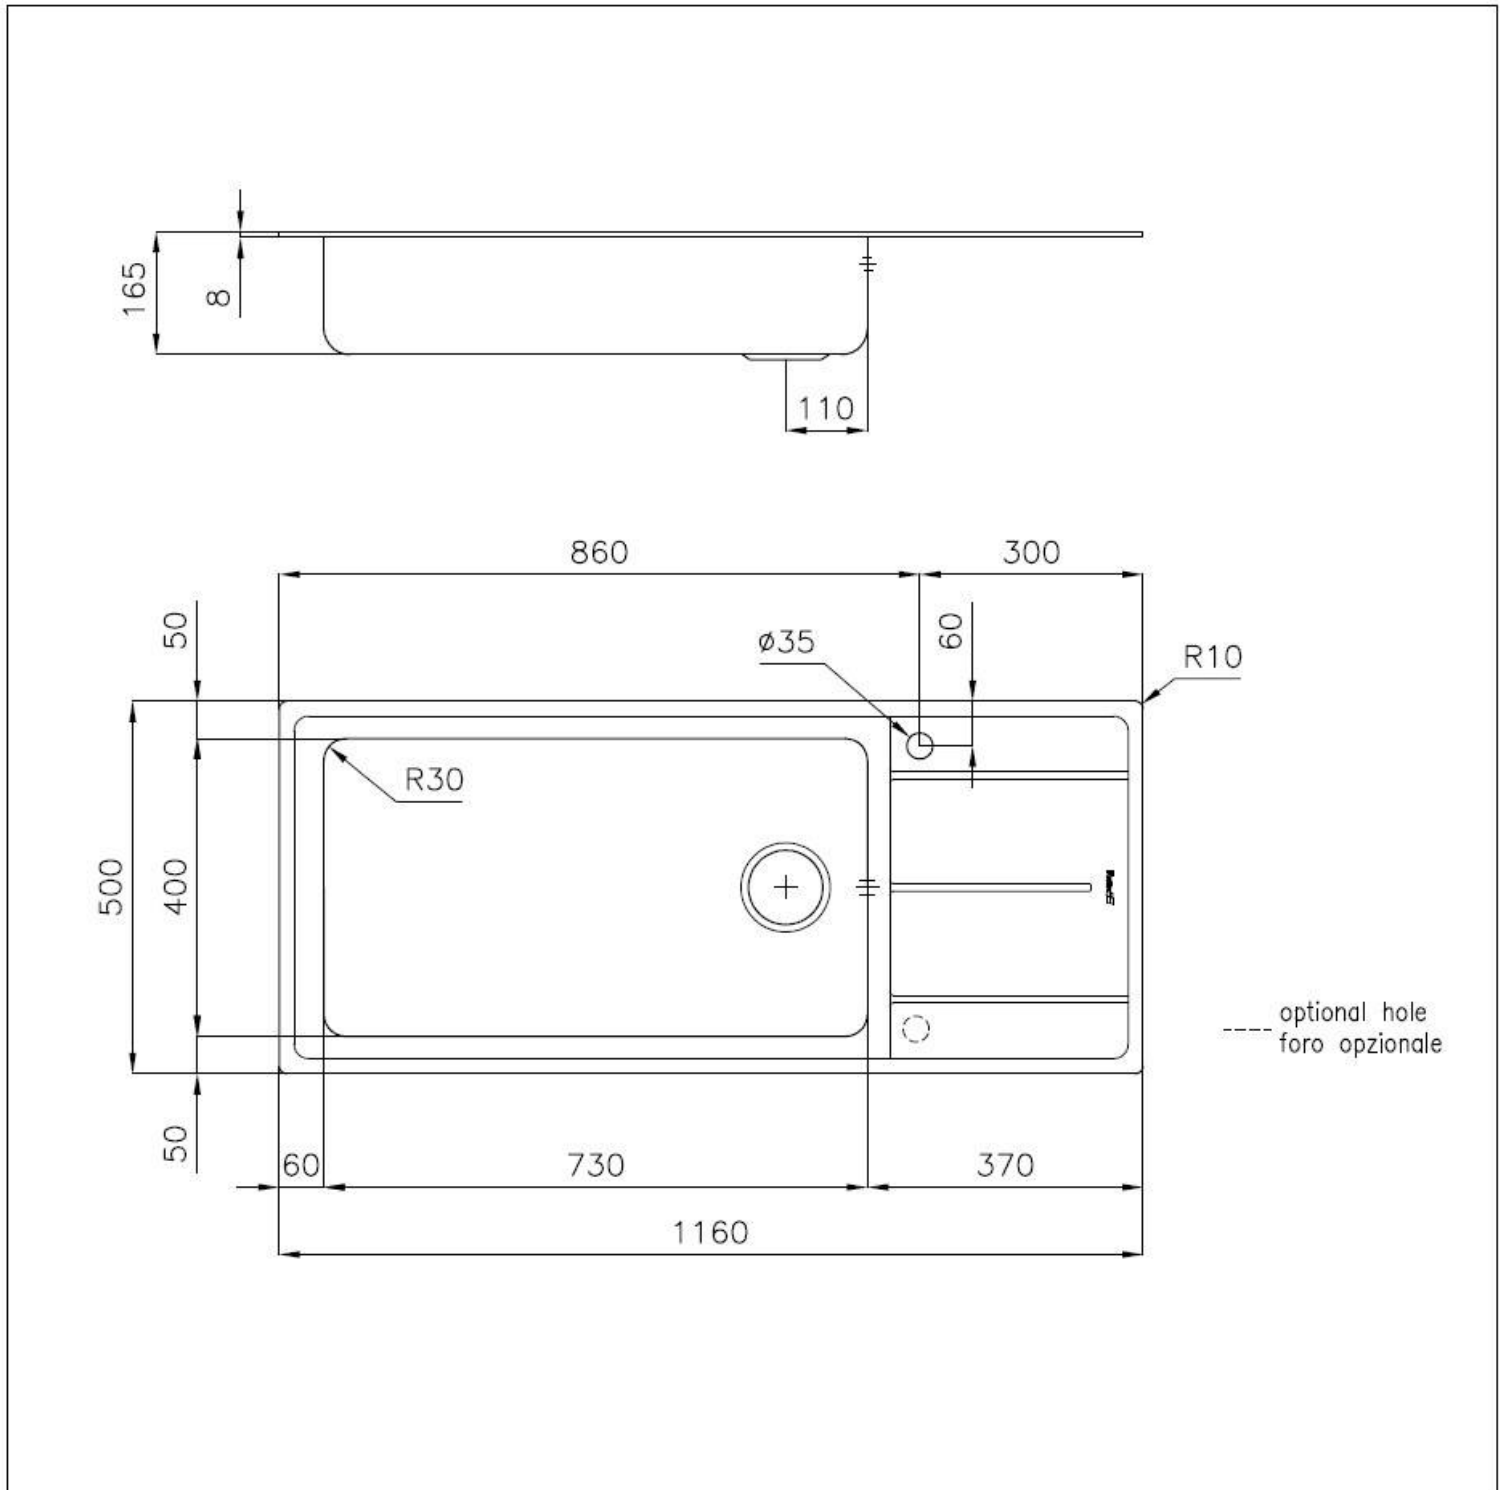

TECHNICAL DATA

OPTIONAL ACCESSORIES