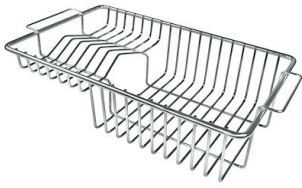

**Stainless steel perforated tray PVD  
Gold**

8151 009

\* only in combination with the accessory  
8644 101

**Stainless steel perforated tray PVD  
Gun Metal**

8151 006

\* only in combination with the accessory  
8644 101

**Stainless steel plate rack**  
8100 201

**White colander**  
8151 100